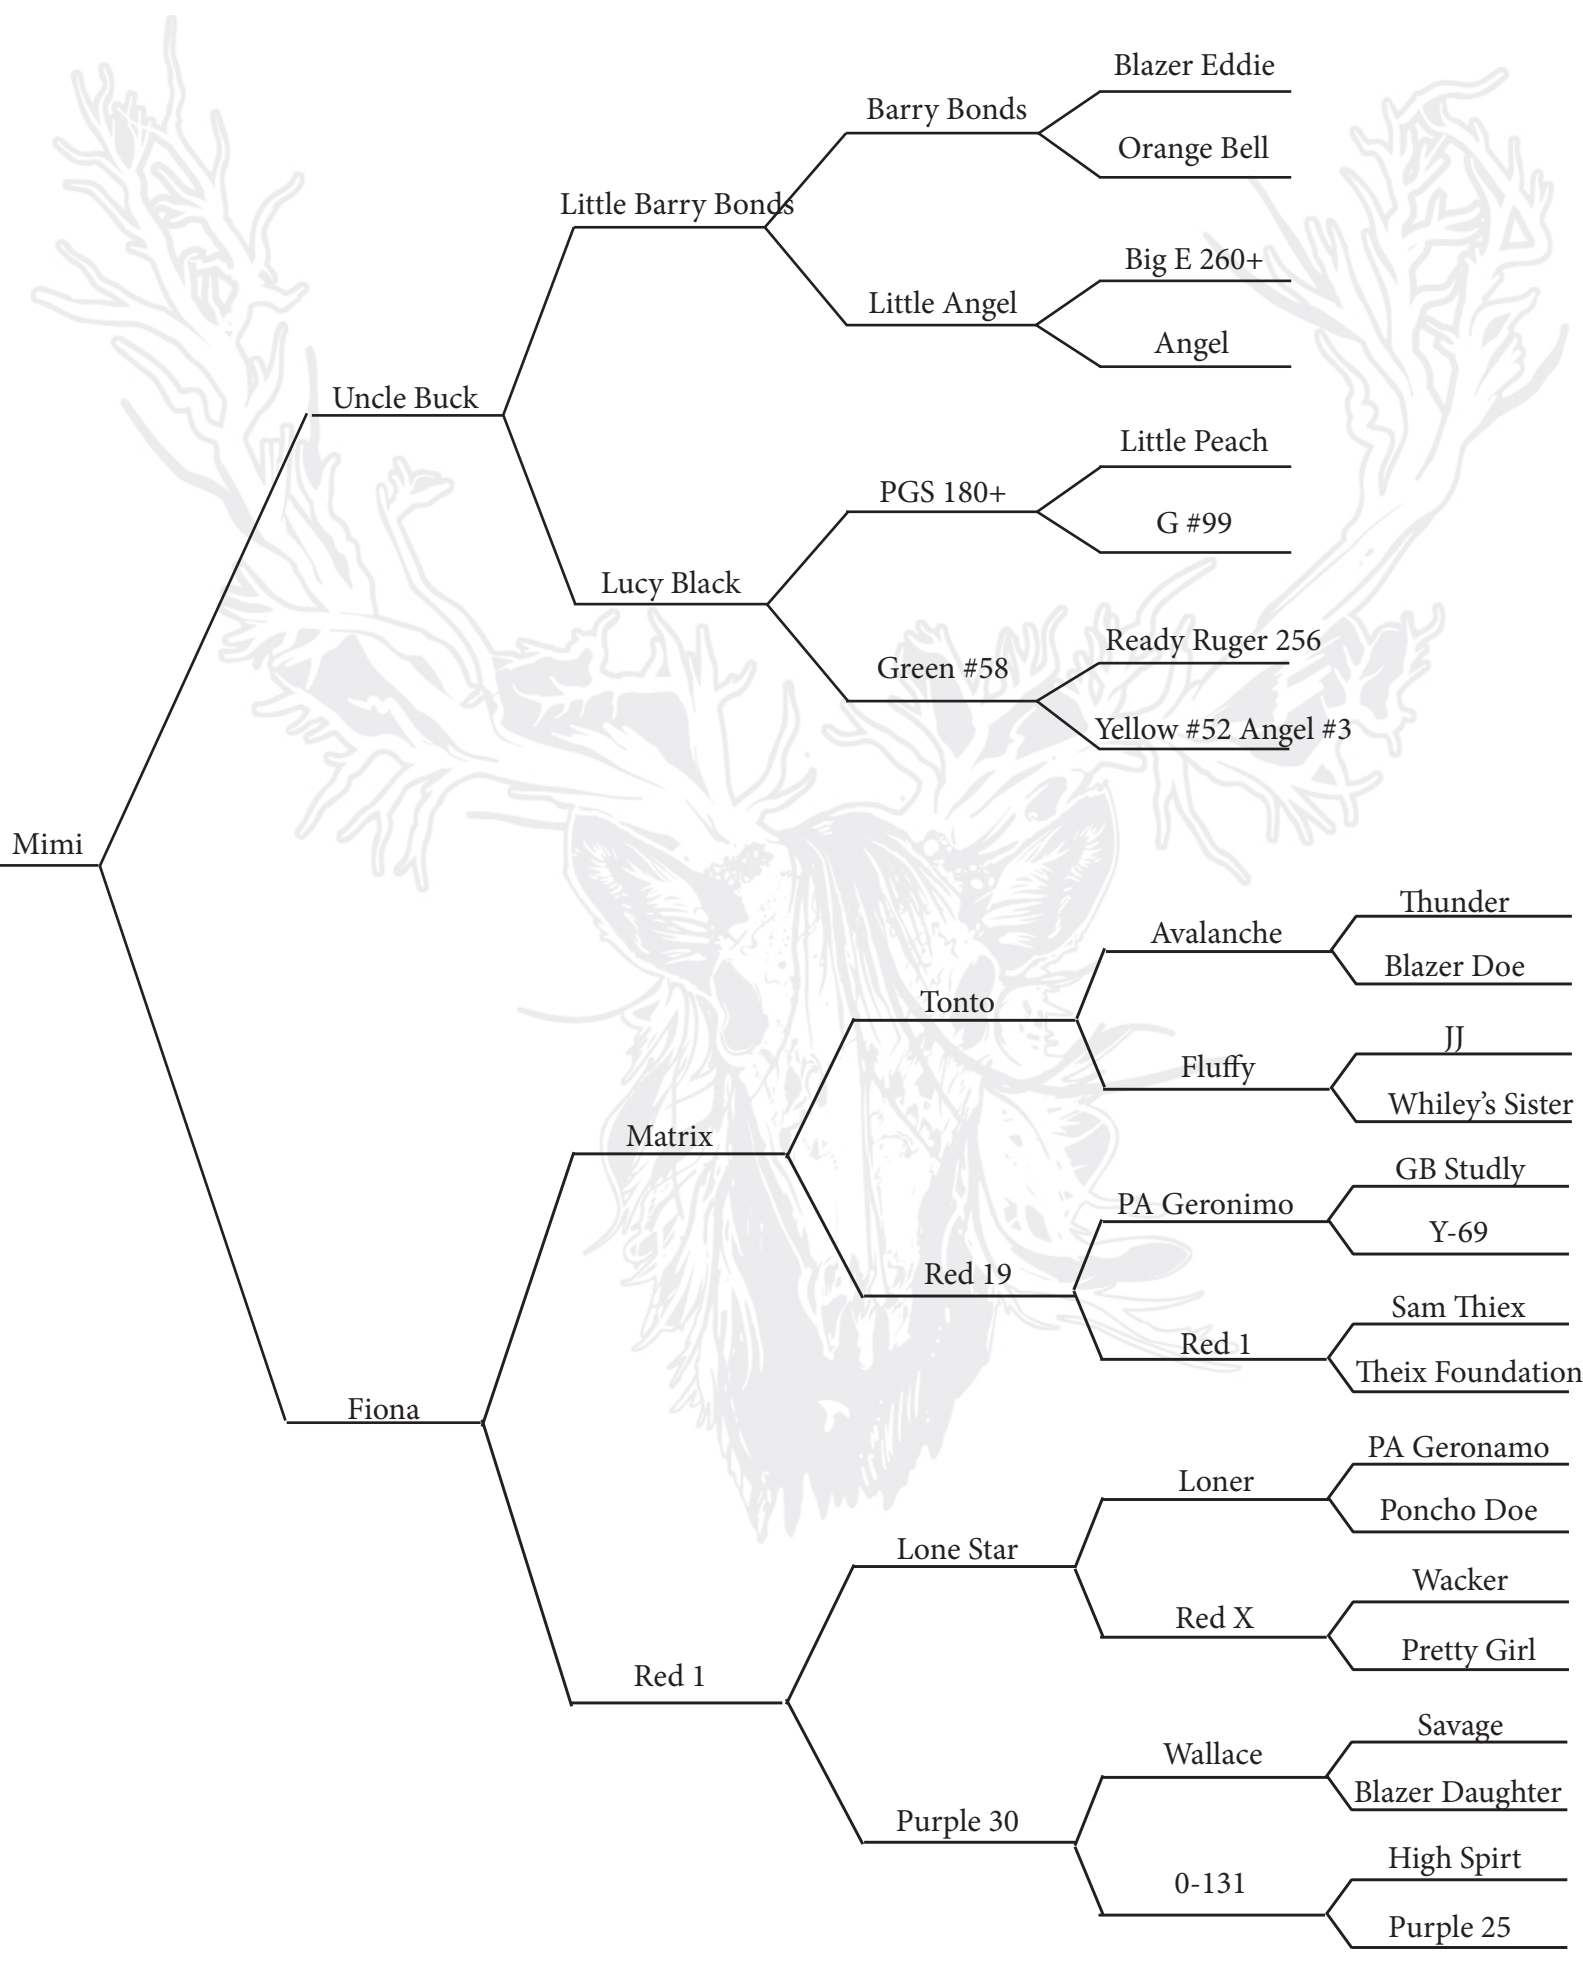

# Stag Hollow Farm

2468 Skidmore Road Greensburg, PA 15601 • 724-787-7230

Genetics Chart for Mimi